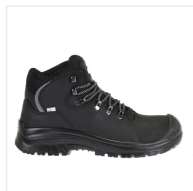

DESCRIPTION

- Classification : S3 WR SRC
  - Tige : Cuir nubuck graissé
  - Doublure : Airplus 3D, Dual Micro
  - Semelle intérieure : Climaction-Fit 337
  - Semelle extérieure : PU/PU, SRC
  - Embout de sécurité : Fibre de verre Fibercap SXT
  - Semelle de sécurité : KX Antiperforation PS
  - Bout renforcé : Oui
  - Membrane imperméable : Oui
  - Protection ESD : Non
  - Sans métal : Non
  - Option : Réfléchissant